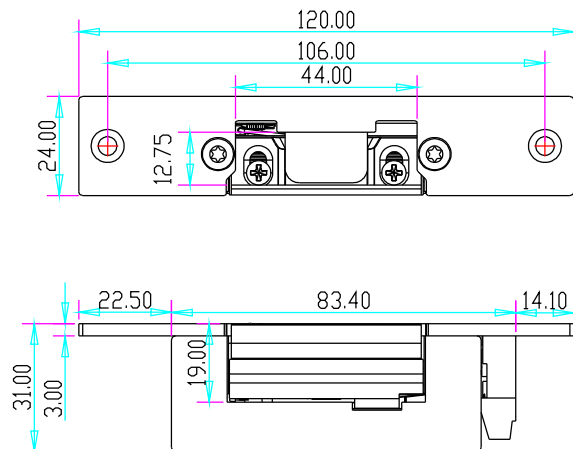

European Type Adjustable Electric Strike with Signal

Specification

Model	Size	Voltage	Current	Feature	Suitable for	Weight
ED1134-S12	110Lx24Wx28.5H	DC12V	12V/280mA	Fail Secure(NO)	Woodeng door Metal door	0.28 kg
ED1134-S24	110Lx24Wx28.5H	DC24V	24V/160mA	Fail Secure(NO)	Woodeng door Metal door	0.28 kg
ED1134B-S12	120Lx24Wx31H	DC12V	12V/280mA	Fail Secure(NO)	Woodeng door Metal door	0.28 kg
ED1134B-S24	120Lx24Wx31H	DC24V	24V/160mA	Fail Secure(NO)	Woodeng door Metal door	0.28 kg

Diagram(unit:mm)

ED1134-S12/ED1134-S24

ED1134B-S12/ED1134B-S24

Installation

ED1134-S12/ED1134-S24

ED1134B-S12/ED1134B-S24

Wire connection