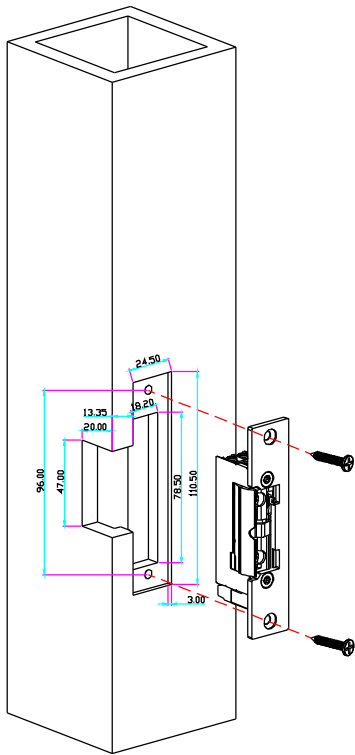

European Type Adjustable Electric Strike with Signal

Specification

Model	Size	Voltage	Current	Feature	Suitable for	Weight
ED1134-S12	110Lx24Wx28.5H	DC12V	12V/280mA	Fail Secure(NO)	Woodeng door Metal door	0.28 kg
ED1134-S24	110Lx24Wx28.5H	DC24V	24V/160mA	Fail Secure(NO)	Woodeng door Metal door	0.28 kg
ED1134B-S12	120Lx24Wx31H	DC12V	12V/280mA	Fail Secure(NO)	Woodeng door Metal door	0.28 kg
ED1134B-S24	120Lx24Wx31H	DC24V	24V/160mA	Fail Secure(NO)	Woodeng door Metal door	0.28 kg

Diagram(unit:mm)

ED1134-S12/ED1134-S24

ED1134B-S12/ED1134B-S24

Installation

ED1134-S12/ED1134-S24

ED1134B-S12/ED1134B-S24

Wire connection