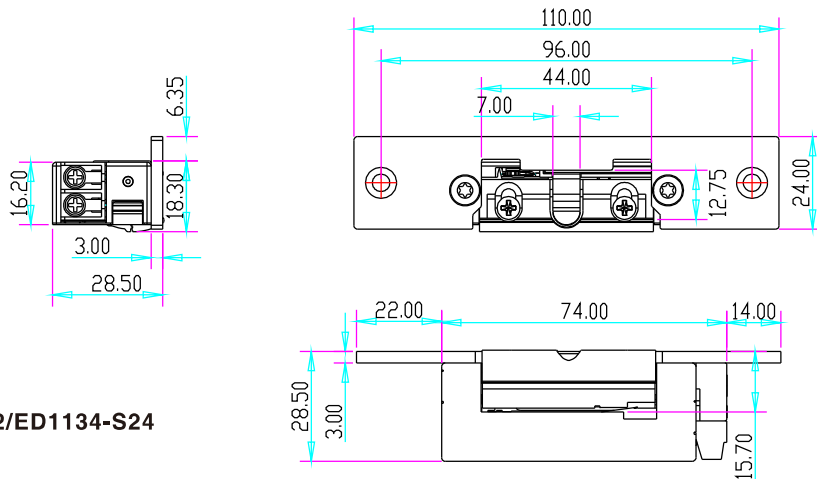

European Type Adjustable Electric Strike with Signal

Specification

Model	Size	Voltage	Current	Feature	Suitable for	Weight
ED1134-S12	110Lx24Wx28.5H	DC12V	12V/280mA	Fail Secure(NO)	Woodeng door Metal door	0.28 kg
ED1134-S24	110Lx24Wx28.5H	DC24V	24V/160mA	Fail Secure(NO)	Woodeng door Metal door	0.28 kg
ED1134B-S12	120Lx24Wx31H	DC12V	12V/280mA	Fail Secure(NO)	Woodeng door Metal door	0.28 kg
ED1134B-S24	120Lx24Wx31H	DC24V	24V/160mA	Fail Secure(NO)	Woodeng door Metal door	0.28 kg

Diagram(unit:mm)

ED1134-S12/ED1134-S24

ED1134B-S12/ED1134B-S24

Installation

ED1134-S12/ED1134-S24

ED1134B-S12/ED1134B-S24

Wire connection