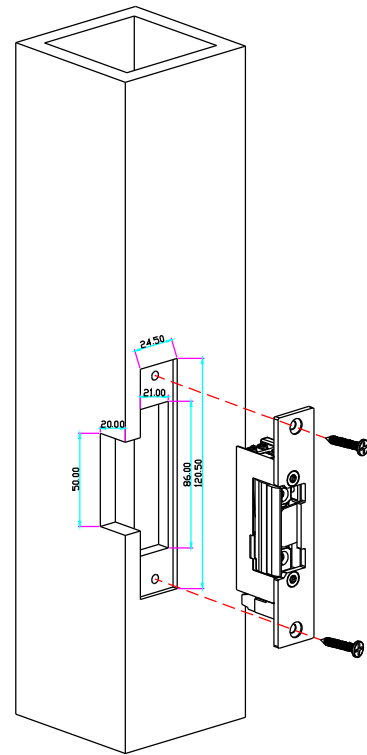

European Type Adjustable Electric Strike with Signal

Specification

Model	Size	Voltage	Current	Feature	Suitable for	Weight
ED1134-S12	110Lx24Wx28.5H	DC12V	12V/280mA	Fail Secure(NO)	Woodeng door Metal door	0.28 kg
ED1134-S24	110Lx24Wx28.5H	DC24V	24V/160mA	Fail Secure(NO)	Woodeng door Metal door	0.28 kg
ED1134B-S12	120Lx24Wx31H	DC12V	12V/280mA	Fail Secure(NO)	Woodeng door Metal door	0.28 kg
ED1134B-S24	120Lx24Wx31H	DC24V	24V/160mA	Fail Secure(NO)	Woodeng door Metal door	0.28 kg

Diagram(unit:mm)

ED1134-S12/ED1134-S24

ED1134B-S12/ED1134B-S24

Installation

ED1134-S12/ED1134-S24

ED1134B-S12/ED1134B-S24

Wire connection