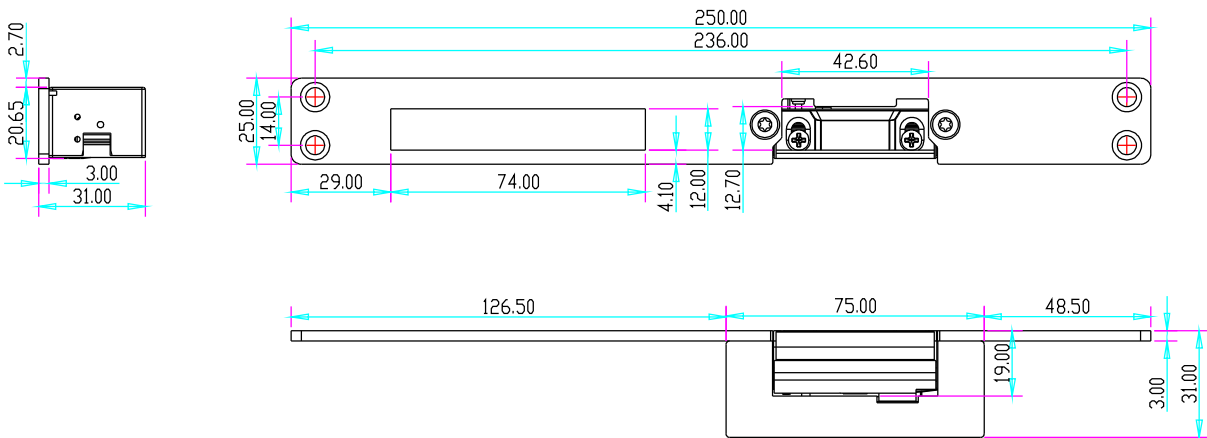

European Type Adjustable Electric Strike

Specification

| Model | Size | Voltage | Current | Feature | Suitable for | Weight |
|-------------|--------------|---------|-----------|-----------------|----------------------------|---------|
| ED1134BLK12 | 250Lx25Wx31H | DC12V | 12V/280mA | Fail Secure(NO) | Woodeng door Metal door | 0.35 kg |
| ED1134BLK24 | 250Lx25Wx31H | DC24V | 24V/160mA | Fail Secure(NO) | Woodeng door Metal door | 0.35 kg |

Diagram(unit:mm)

Installation

Wire connection