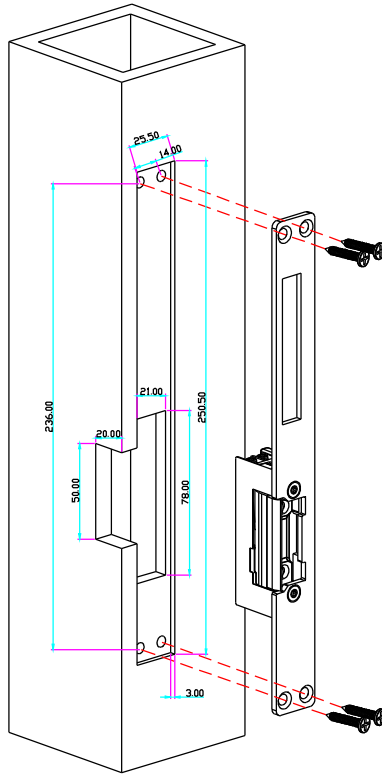

European Type Adjustable Electric Strike

Specification

| Model | Size | Voltage | Current | Feature | Suitable for | Weight |
|-------------|--------------|---------|-----------|-----------------|----------------------------|---------|
| ED1134BLK12 | 250Lx25Wx31H | DC12V | 12V/280mA | Fail Secure(NO) | Woodeng door Metal door | 0.35 kg |
| ED1134BLK24 | 250Lx25Wx31H | DC24V | 24V/160mA | Fail Secure(NO) | Woodeng door Metal door | 0.35 kg |

Diagram(unit:mm)

Installation

Wire connection