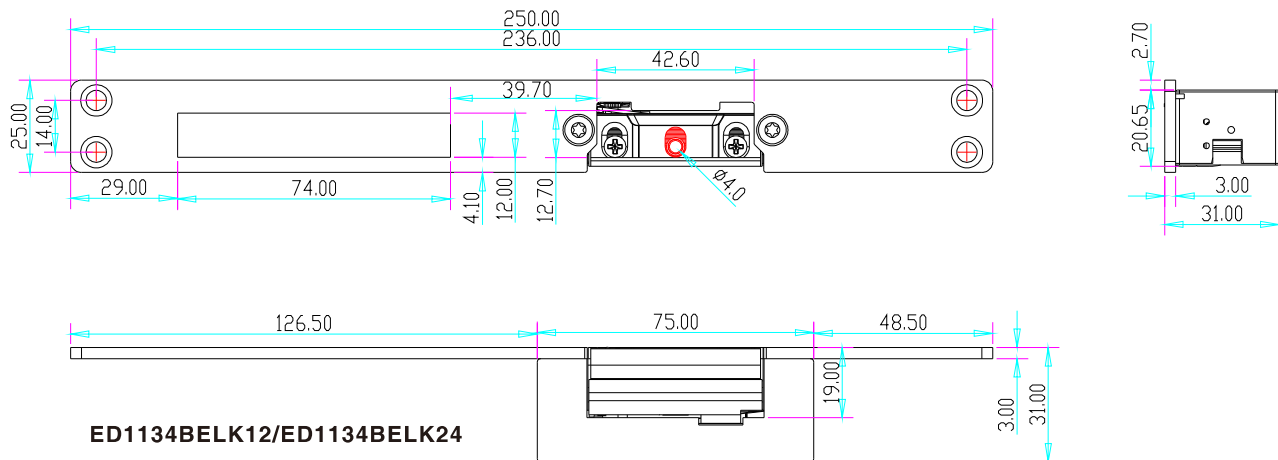

European Type Adjustable Electric Strike

Specification

Model	Size	Voltage	Current	Feature	Suitable for	Weight
ED1134BE12	120Lx24Wx31H	DC12V	12V/280mA	Fail Secure(NO)	Woodeng door Metal door	0.28 kg
ED1134BE24	120Lx24Wx31H	DC24V	24V/160mA	Fail Secure(NO)	Woodeng door Metal door	0.28 kg
ED1134BELK12	250Lx25Wx31H	DC12V	12V/280mA	Fail Secure(NO)	Woodeng door Metal door	0.35 kg
ED1134BELK24	250Lx25Wx31H	DC24V	24V/160mA	Fail Secure(NO)	Woodeng door Metal door	0.35 kg

Diagram(unit:mm)

Installation

ED1134BE12/ED1134BE24

ED1134BELK12/ED1134BELK24

Wire connection