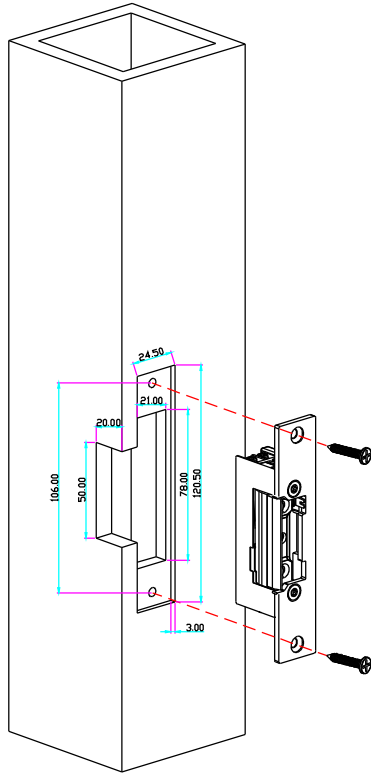

European Type Adjustable Electric Strike

Specification

Model	Size	Voltage	Current	Feature	Suitable for	Weight
ED1134BE12	120Lx24Wx31H	DC12V	12V/280mA	Fail Secure(NO)	Woodeng door Metal door	0.28 kg
ED1134BE24	120Lx24Wx31H	DC24V	24V/160mA	Fail Secure(NO)	Woodeng door Metal door	0.28 kg
ED1134BELK12	250Lx25Wx31H	DC12V	12V/280mA	Fail Secure(NO)	Woodeng door Metal door	0.35 kg
ED1134BELK24	250Lx25Wx31H	DC24V	24V/160mA	Fail Secure(NO)	Woodeng door Metal door	0.35 kg

Diagram(unit:mm)

Installation

ED1134BE12/ED1134BE24

ED1134BELK12/ED1134BELK24

Wire connection