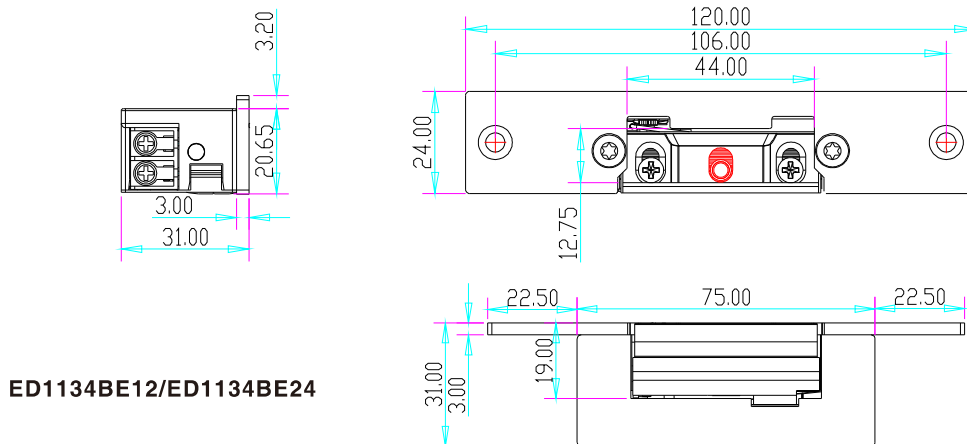

European Type Adjustable Electric Strike

Specification

Model	Size	Voltage	Current	Feature	Suitable for	Weight
ED1134BE12	120Lx24Wx31H	DC12V	12V/280mA	Fail Secure(NO)	Woodeng door Metal door	0.28 kg
ED1134BE24	120Lx24Wx31H	DC24V	24V/160mA	Fail Secure(NO)	Woodeng door Metal door	0.28 kg
ED1134BELK12	250Lx25Wx31H	DC12V	12V/280mA	Fail Secure(NO)	Woodeng door Metal door	0.35 kg
ED1134BELK24	250Lx25Wx31H	DC24V	24V/160mA	Fail Secure(NO)	Woodeng door Metal door	0.35 kg

Diagram(unit:mm)

Installation

ED1134BE12/ED1134BE24

ED1134BELK12/ED1134BELK24

Wire connection