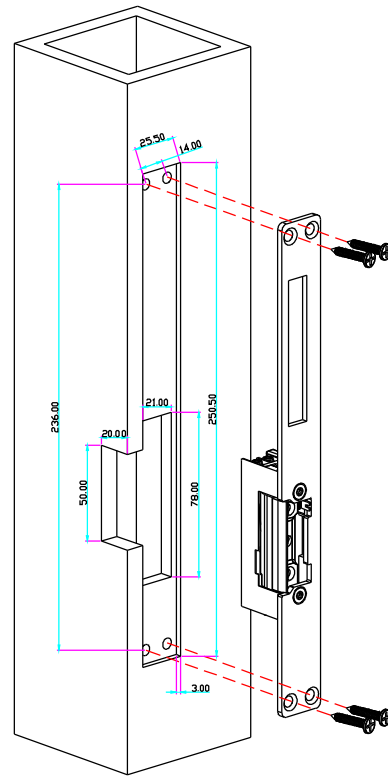

European Type Adjustable Electric Strike

Specification

Model	Size	Voltage	Current	Feature	Suitable for	Weight
ED1134BE12	120Lx24Wx31H	DC12V	12V/280mA	Fail Secure(NO)	Woodeng door Metal door	0.28 kg
ED1134BE24	120Lx24Wx31H	DC24V	24V/160mA	Fail Secure(NO)	Woodeng door Metal door	0.28 kg
ED1134BELK12	250Lx25Wx31H	DC12V	12V/280mA	Fail Secure(NO)	Woodeng door Metal door	0.35 kg
ED1134BELK24	250Lx25Wx31H	DC24V	24V/160mA	Fail Secure(NO)	Woodeng door Metal door	0.35 kg

Diagram(unit:mm)

Installation

ED1134BE12/ED1134BE24

ED1134BELK12/ED1134BELK24

Wire connection